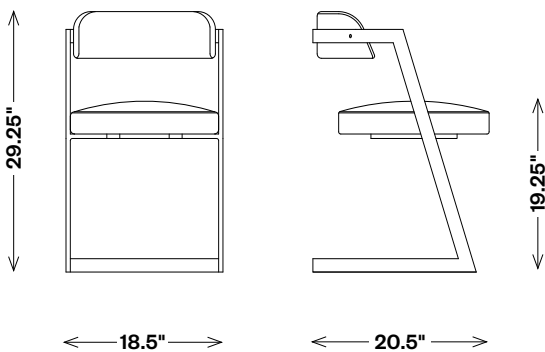

## STUDIO DINING CHAIR

FCD14005

Materials Shown

**Valdesa Black**

Dimensions

**Width: 18.5"**

**Depth: 20.5"**

**Height: 29.25"**